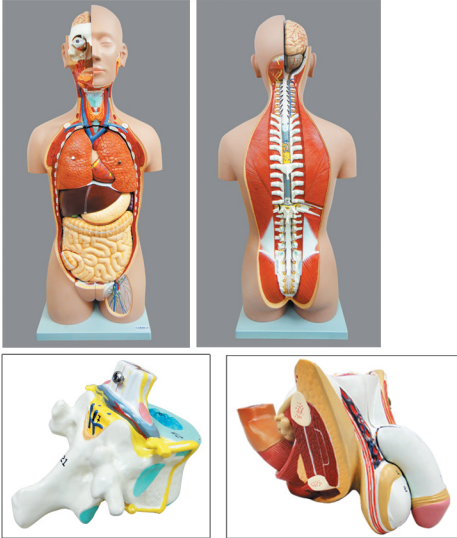

# TEACHING MODELS

**GM-030001**

**Duel-Sex Exchangeable Deluxe Torso**

A representation of human torso, PVC, disassemblable into 27 parts, life size, opened back, characterized by its exchangeable male and female reproductive organs

**GM-030002**

**Classic Unisex Torso**

A representation of human torso, PVC, disassemblable into 17 parts, life size, opened back, without reproductive organs.

**GM-030003**

**Mini Torso, 12 parts, 50cm height**

A representation of human torso, PVC, disassemblable into 12 parts, 50 cm height, without reproductive organs.

**GM-030006**

**Deluxe Unisex Torso**

A representation of human torso, PVC, disassemblable into 12 parts, 50 cm height, without reproductive organs.