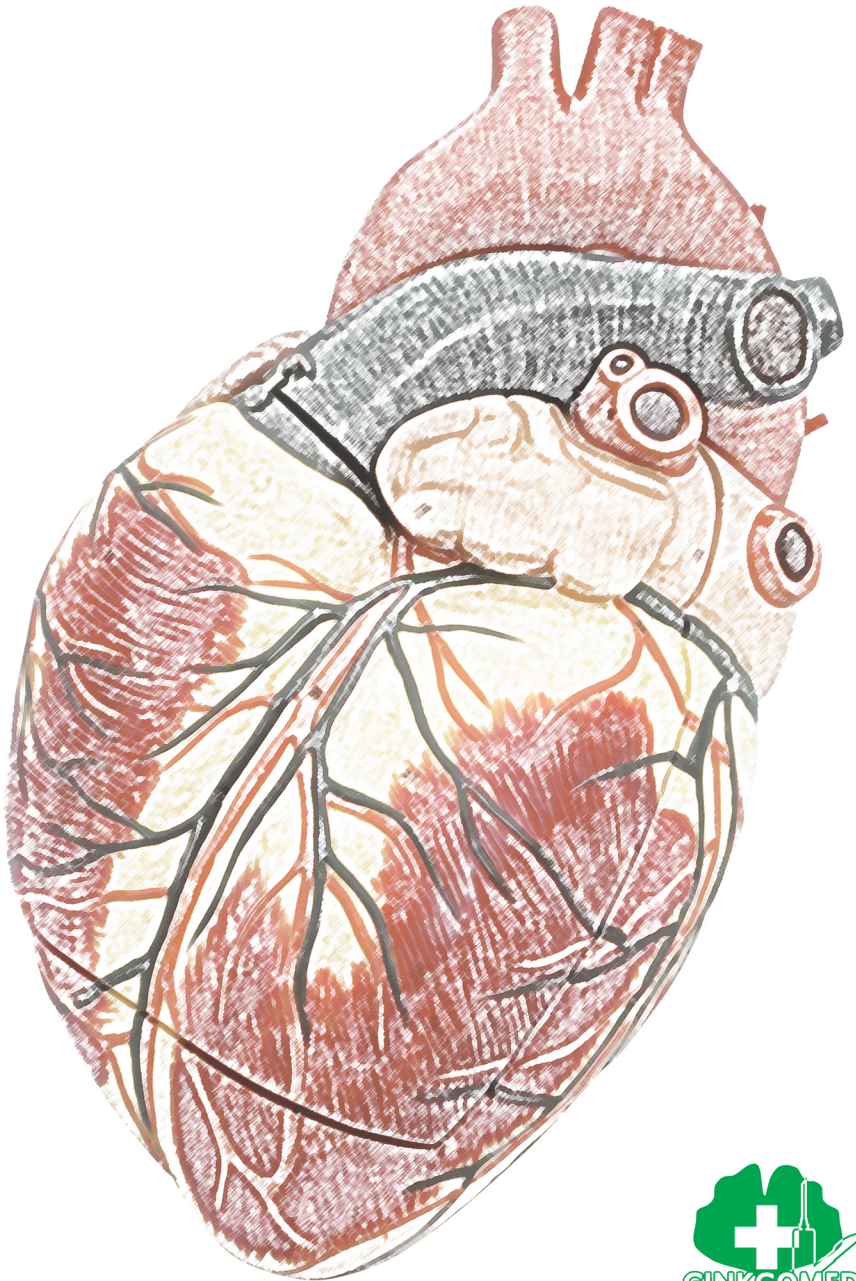

# TEACHING MODELS

**GM-030001**

**Duel-Sex Exchangeable Deluxe Torso**

A representation of human torso, PVC, disassemblable into 27 parts, life size, opened back, characterized by its exchangeable male and female reproductive organs

**GM-030002**

**Classic Unisex Torso**

A representation of human torso, PVC, disassemblable into 17 parts, life size, opened back, without reproductive organs.

**GM-030003**

**Mini Torso, 12 parts, 50cm height**

A representation of human torso, PVC, disassemblable into 12 parts, 50 cm height, without reproductive organs.

**GM-030006**

**Deluxe Unisex Torso**

A representation of human torso, PVC, disassemblable into 12 parts, 50 cm height, without reproductive organs.