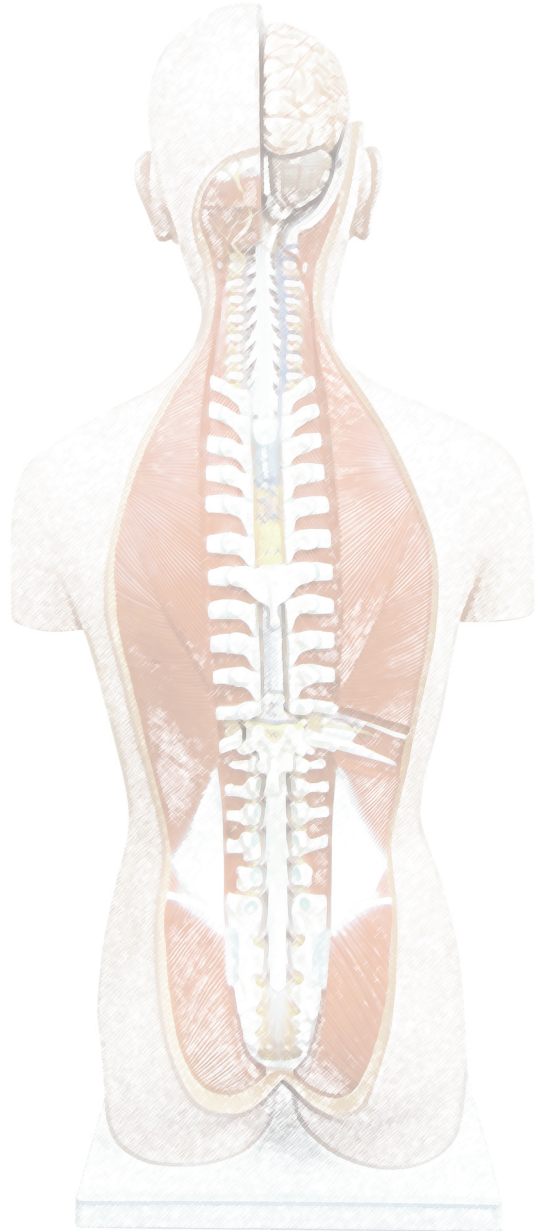

# TEACHING MODELS

**GM-030001**

**Duel-Sex Exchangeable Deluxe Torso**

A representation of human torso, PVC, disassemblable into 27 parts, life size, opened back, characterized by its exchangeable male and female reproductive organs

**GM-030002**

**Classic Unisex Torso**

A representation of human torso, PVC, disassemblable into 17 parts, life size, opened back, without reproductive organs.

**GM-030003**

**Mini Torso, 12 parts, 50cm height**

A representation of human torso, PVC, disassemblable into 12 parts, 50 cm height, without reproductive organs.

**GM-030006**

**Deluxe Unisex Torso**

A representation of human torso, PVC, disassemblable into 12 parts, 50 cm height, without reproductive organs.