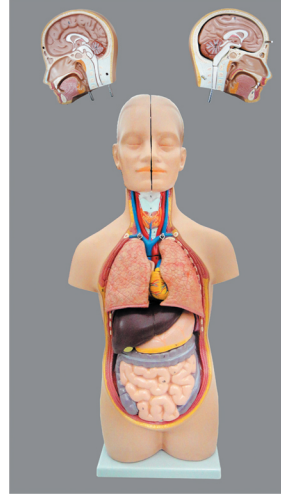

# TEACHING MODELS

**GM-030001**

**Duel-Sex Exchangeable Deluxe Torso**

A representation of human torso, PVC, disassemblable into 27 parts, life size, opened back, characterized by its exchangeable male and female reproductive organs

**GM-030002**

**Classic Unisex Torso**

A representation of human torso, PVC, disassemblable into 17 parts, life size, opened back, without reproductive organs.

**GM-030003**

**Mini Torso, 12 parts, 50cm height**

A representation of human torso, PVC, disassemblable into 12 parts, 50 cm height, without reproductive organs.

**GM-030006**

**Deluxe Unisex Torso**

A representation of human torso, PVC, disassemblable into 12 parts, 50 cm height, without reproductive organs.