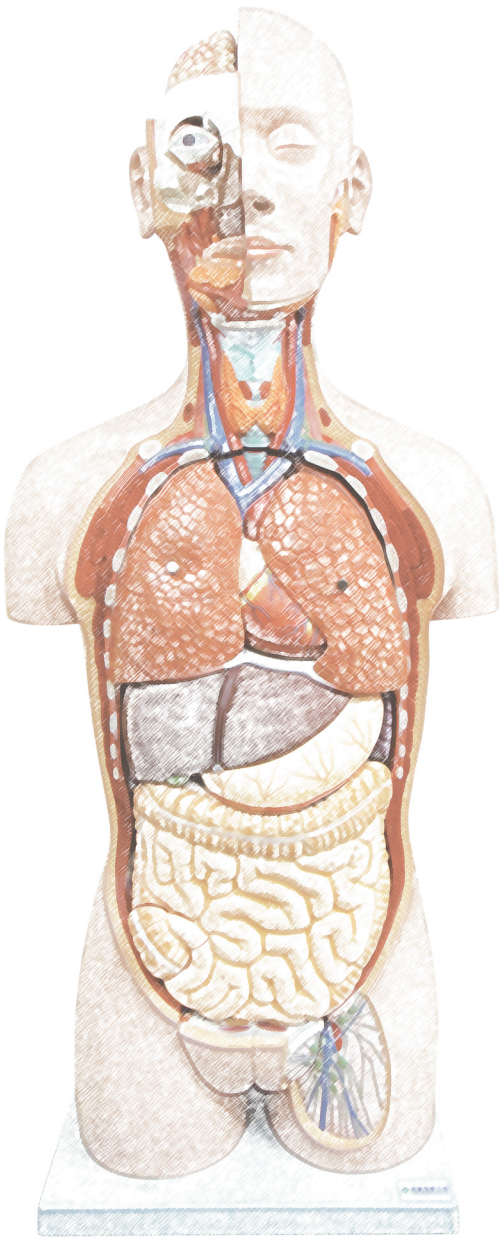

# TEACHING MODELS

**GM-030001**

**Duel-Sex Exchangeable Deluxe Torso**

A representation of human torso, PVC, disassemblable into 27 parts, life size, opened back, characterized by its exchangeable male and female reproductive organs

**GM-030002**

**Classic Unisex Torso**

A representation of human torso, PVC, disassemblable into 17 parts, life size, opened back, without reproductive organs.

**GM-030003**

**Mini Torso, 12 parts, 50cm height**

A representation of human torso, PVC, disassemblable into 12 parts, 50 cm height, without reproductive organs.

**GM-030006**

**Deluxe Unisex Torso**

A representation of human torso, PVC, disassemblable into 12 parts, 50 cm height, without reproductive organs.