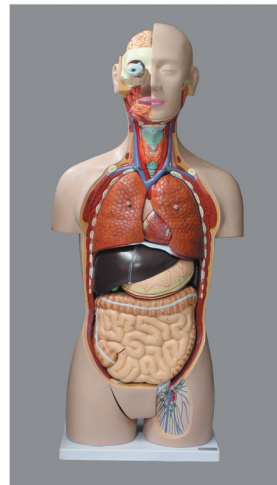

# TEACHING MODELS

**GM-030001**

**Duel-Sex Exchangeable Deluxe Torso**

A representation of human torso, PVC, disassemblable into 27 parts, life size, opened back, characterized by its exchangeable male and female reproductive organs

**GM-030002**

**Classic Unisex Torso**

A representation of human torso, PVC, disassemblable into 17 parts, life size, opened back, without reproductive organs.

**GM-030003**

**Mini Torso, 12 parts, 50cm height**

A representation of human torso, PVC, disassemblable into 12 parts, 50 cm height, without reproductive organs.

**GM-030006**

**Deluxe Unisex Torso**

A representation of human torso, PVC, disassemblable into 12 parts, 50 cm height, without reproductive organs.